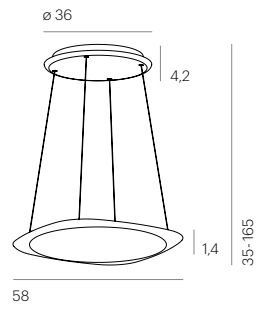

Designpreise / Awards

2020 German Design Award –
Gold

Varianten / Variants

FLYING

Features / Features

 warmDIM
2700 – 2200 K

 Höhenverstellbar
35 – 165 cm / Height-
adjustable 35 – 165 cm

 Bluetooth
(integriert / integrated)

 Color Tune
2200 – 3500 K

 Lichtverteilung 50/50 /
Light distribution 50/50

Eigenschaften / Specifications

LED / LED
DIMMUNG / DIMMING
ENERGIEEFFIZIENZ / ENERGY EFFICIENCY
NENNSPANNUNG / VOLTAGE
DECKENTOPFFARBE / FIXTURE COLOUR

MATERIAL / MATERIAL

Farben / Colors

 Black

 White

 Rosé

Alle Abmessungen in cm /
All dimensions in cm