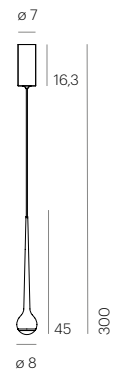

### Designpreise / Awards

2008 Good Design Award  
2009 Red Dot Design Award  
2009 Schöner Wohnen –  
Neue Klassiker

Varianten / Variants

FALLING UP

FALLING IN

FALLING TRACE

Alle Abmessungen in cm /  
All dimensions in cm

Features / Features

 warmDIM  
2700 – 2200 K

 Bluetooth  
(optional)

Eigenschaften / Specifications

LED / LED

770 lm, 11 W, 2700 – 2200 K, CRI > 94  
(Pro Leuchtenkopf / Per luminaire head)

DIMMSTANDARD / DIMMING STANDARD  
DIMMOPTIONEN / DIMMING OPTIONS  
ENERGIEEFFIZIENZ / ENERGY EFFICIENCY  
NENNSPANNUNG / VOLTAGE  
DECKENTOPFFARBE / FIXTURE COLOUR

Phasenabschnitt / Phase-cut  
DALI, 1 – 10 V, Bluetooth  
A++ – A  
220 – 240 V / 120 V  
Deckentopf in gleicher Farbe wie Leuchte /  
Fixture same color as luminaire Aluminium /  
Aluminium

MATERIAL / MATERIAL