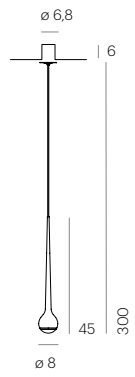

### Designpreise / Awards

2008 Good Design Award  
2009 Red Dot Design Award  
2009 Schöner Wohnen –  
Neue Klassiker

Varianten / Variants

FALLING UP

FALLING IN

FALLING TRACE

Alle Abmessungen in cm /  
All dimensions in cm

Features / Features

 warmDIM  
2700 – 2200 K

 Bluetooth  
(optional)

Eigenschaften / Specifications

LED / LED

770 lm, 11 W, 2700 – 2200 K, CRI > 94  
(Pro Leuchtenkopf / Per luminaire head)

DIMMSTANDARD / DIMMING STANDARD  
DIMMOPTIONEN / DIMMING OPTIONS  
ENERGIEEFFIZIENZ / ENERGY EFFICIENCY  
NENNSPANNUNG / VOLTAGE  
DECKENTOPFFARBE / FIXTURE COLOUR

Phasenabschnitt / Phase-cut  
DALI, 1 – 10 V, Bluetooth  
A++ – A  
220 – 240 V / 120 V  
Deckentopf in gleicher Farbe wie Leuchte /  
Fixture same color as luminaire Aluminium /  
Aluminium

MATERIAL / MATERIAL