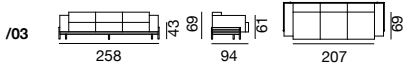

design
Stephan
Hürlemann

since
2017

DS-22 Masse / Measurements

Sessel / Armchair

Sofa

Anbauelement mit Eckrücken / Sectional element with corner backs

Anbauelemente / Additional element

Hocker / Stool