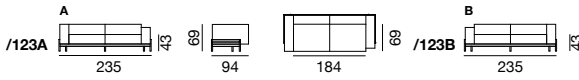

design
Stephan
Hürlemann

since
2017

DS-22 Masse / Measurements

Sessel / Armchair

Sofa

Anbauelement mit Eckrücken / Sectional element with corner backs

Anbauelemente / Additional element

Hocker / Stool