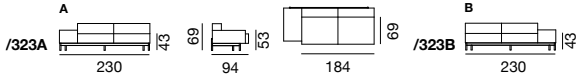

design
Stephan
Hürlemann

since
2017

DS-22 Masse / Measurements

Sessel / Armchair

Sofa

Anbauelement mit Eckrücken / Sectional element with corner backs

Anbauelemente / Additional element

Hocker / Stool