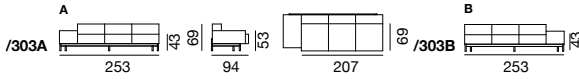

design
Stephan
Hürlemann

since
2017

DS-22 Masse / Measurements

Sessel / Armchair

Sofa

Anbauelement mit Eckrücken / Sectional element with corner backs

Anbauelemente / Additional element

Hocker / Stool