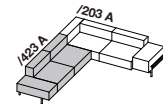

Kissen / Cushions