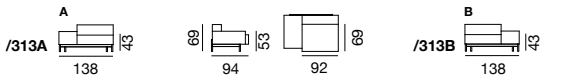

design
Stephan
Hürlemann

since
2017

DS-22 Masse / Measurements

Sessel / Armchair

Sofa

Anbauelement mit Eckrücken / Sectional element with corner backs

Anbauelemente / Additional element

Hocker / Stool