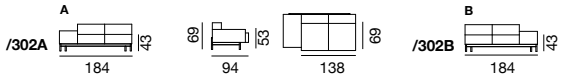

design
Stephan
Hürlemann

since
2017

DS-22 Masse / Measurements

Sessel / Armchair

Sofa

Anbauelement mit Eckrücken / Sectional element with corner backs

Anbauelemente / Additional element

Hocker / Stool