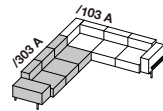

Kissen / Cushions