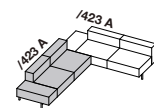

Kissen / Cushions