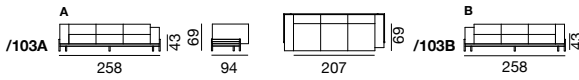

design
Stephan
Hürlemann

since
2017

DS-22 Masse / Measurements

Sessel / Armchair

Sofa

Anbauelement mit Eckrücken / Sectional element with corner backs

Anbauelemente / Additional element

Hocker / Stool