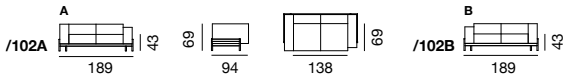

design
Stephan
Hürlemann

since
2017

DS-22 Masse / Measurements

Sessel / Armchair

Sofa

Anbauelement mit Eckrücken / Sectional element with corner backs

Anbauelemente / Additional element

Hocker / Stool