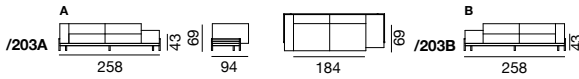

design
Stephan
Hürlemann

since
2017

DS-22 Masse / Measurements

Sessel / Armchair

Sofa

Anbauelement mit Eckrücken / Sectional element with corner backs

Anbauelemente / Additional element

Hocker / Stool