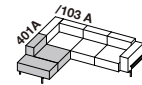

Kissen / Cushions