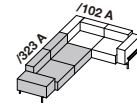

Kissen / Cushions