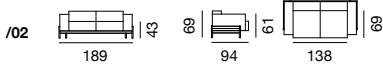

design
Stephan
Hürlemann

since
2017

DS-22 Masse / Measurements

Sessel / Armchair

Sofa

Anbauelement mit Eckrücken / Sectional element with corner backs

Anbauelemente / Additional element

Hocker / Stool