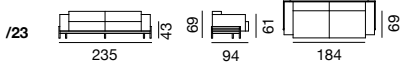

design
Stephan
Hürlemann

since
2017

DS-22 Masse / Measurements

Sessel / Armchair

Sofa

Anbauelement mit Eckrücken / Sectional element with corner backs

Anbauelemente / Additional element

Hocker / Stool