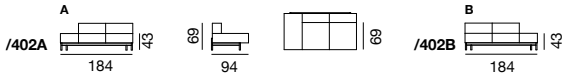

design
Stephan
Hürlemann

since
2017

DS-22 Masse / Measurements

Sessel / Armchair

Sofa

Anbauelement mit Eckrücken / Sectional element with corner backs

Anbauelemente / Additional element

Hocker / Stool