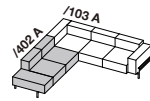

Kissen / Cushions