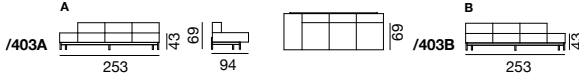

design
Stephan
Hürlemann

since
2017

DS-22 Masse / Measurements

Sessel / Armchair

Sofa

Anbauelement mit Eckrücken / Sectional element with corner backs

Anbauelemente / Additional element

Hocker / Stool