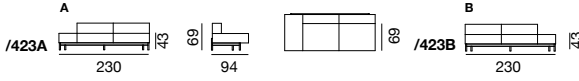

design
Stephan
Hürlemann

since
2017

DS-22 Masse / Measurements

Sessel / Armchair

Sofa

Anbauelement mit Eckrücken / Sectional element with corner backs

Anbauelemente / Additional element

Hocker / Stool