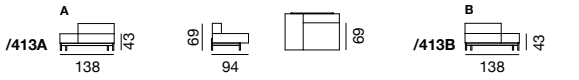

design
Stephan
Hürlemann

since
2017

DS-22 Masse / Measurements

Sessel / Armchair

Sofa

Anbauelement mit Eckrücken / Sectional element with corner backs

Anbauelemente / Additional element

Hocker / Stool