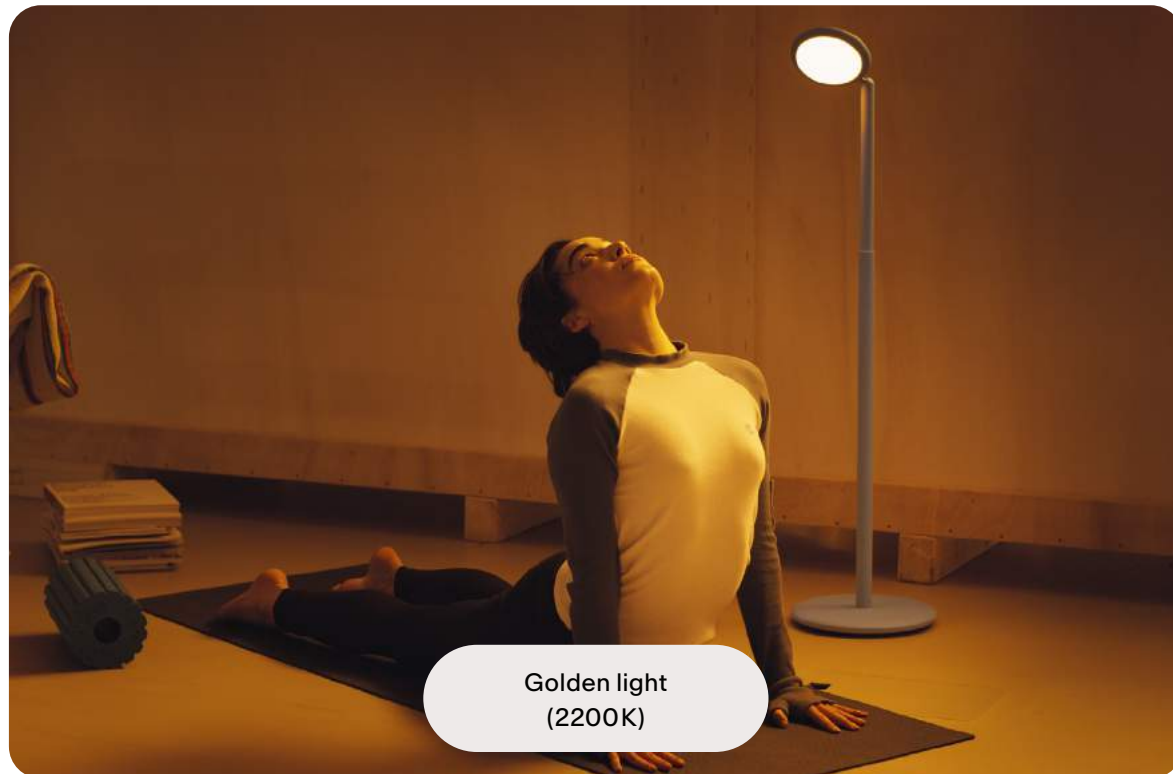

Warm Dim

Golden light
(2200K)

Warmes, sanftes Licht

DE Warm Dim passt die Farbtemperatur des Lichts beim Dimmen automatisch an. Dimme auf für ein klar strahlendes Licht. Dimme ab für ein sanftes Leuchten. Bei maximaler Helligkeit beträgt die Farbtemperatur frische 2700K, bei der niedrigsten Helligkeit warme 2200K.