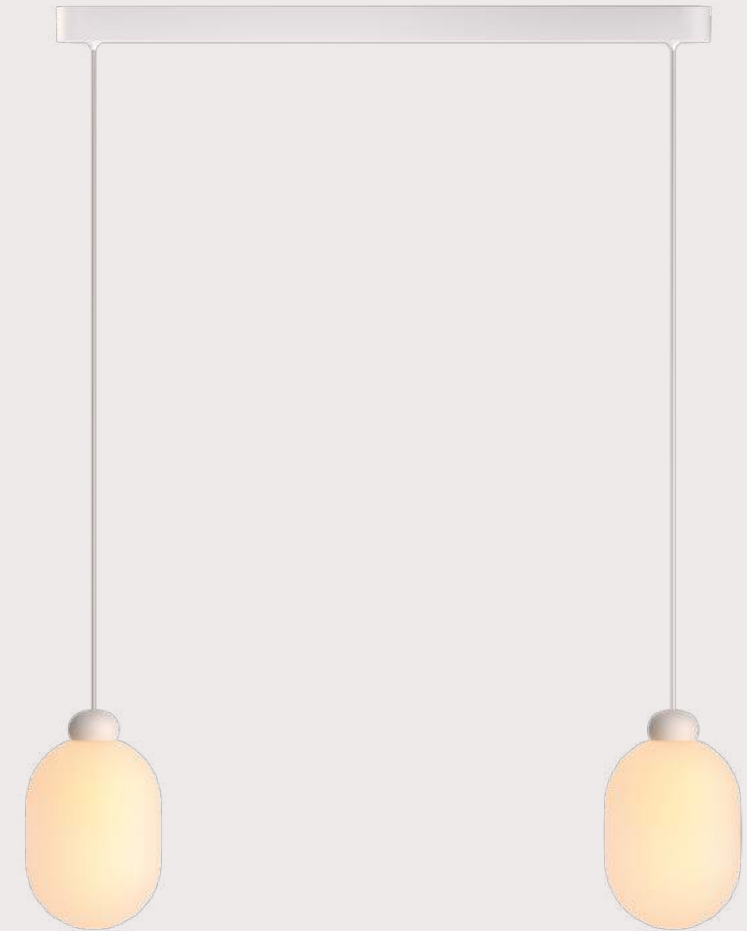

Sun Duo

Deckentopf / Fixture
4,7cm x 85cm x 6cm

Höhe / Height
300cm

Leuchtenkopf / Head
ø17,6cm x 28,5cm

Features

Sunset Dimming

GRAU App
(optional)

Mundgeblasenes Glas (matt) /
Mouth-blown glass (matte) /

Produziert in Deutschland /
Assembled in Germany

Technische Daten / Tech Specs

Licht / Light	je Pendel / each pendant 815lm, 14 W, CRI 90+
Lichtfarbe / Light color	1300 – 2700K
Energieeffizienz / Energy efficiency	G
Nennspannung / Voltage	220 – 240 W
Dimmung / Dimming	Phasenabschnitt / Trailing edge
Gewicht / Weight	5,7kg
Material / Material	Mundgeblasenes Glas & Aluminium / Mouth-blown glass & aluminum
Deckentopffarbe / Fixture color	Sand White: White; Black: White

Farben / Colors

- Black
- Sand White