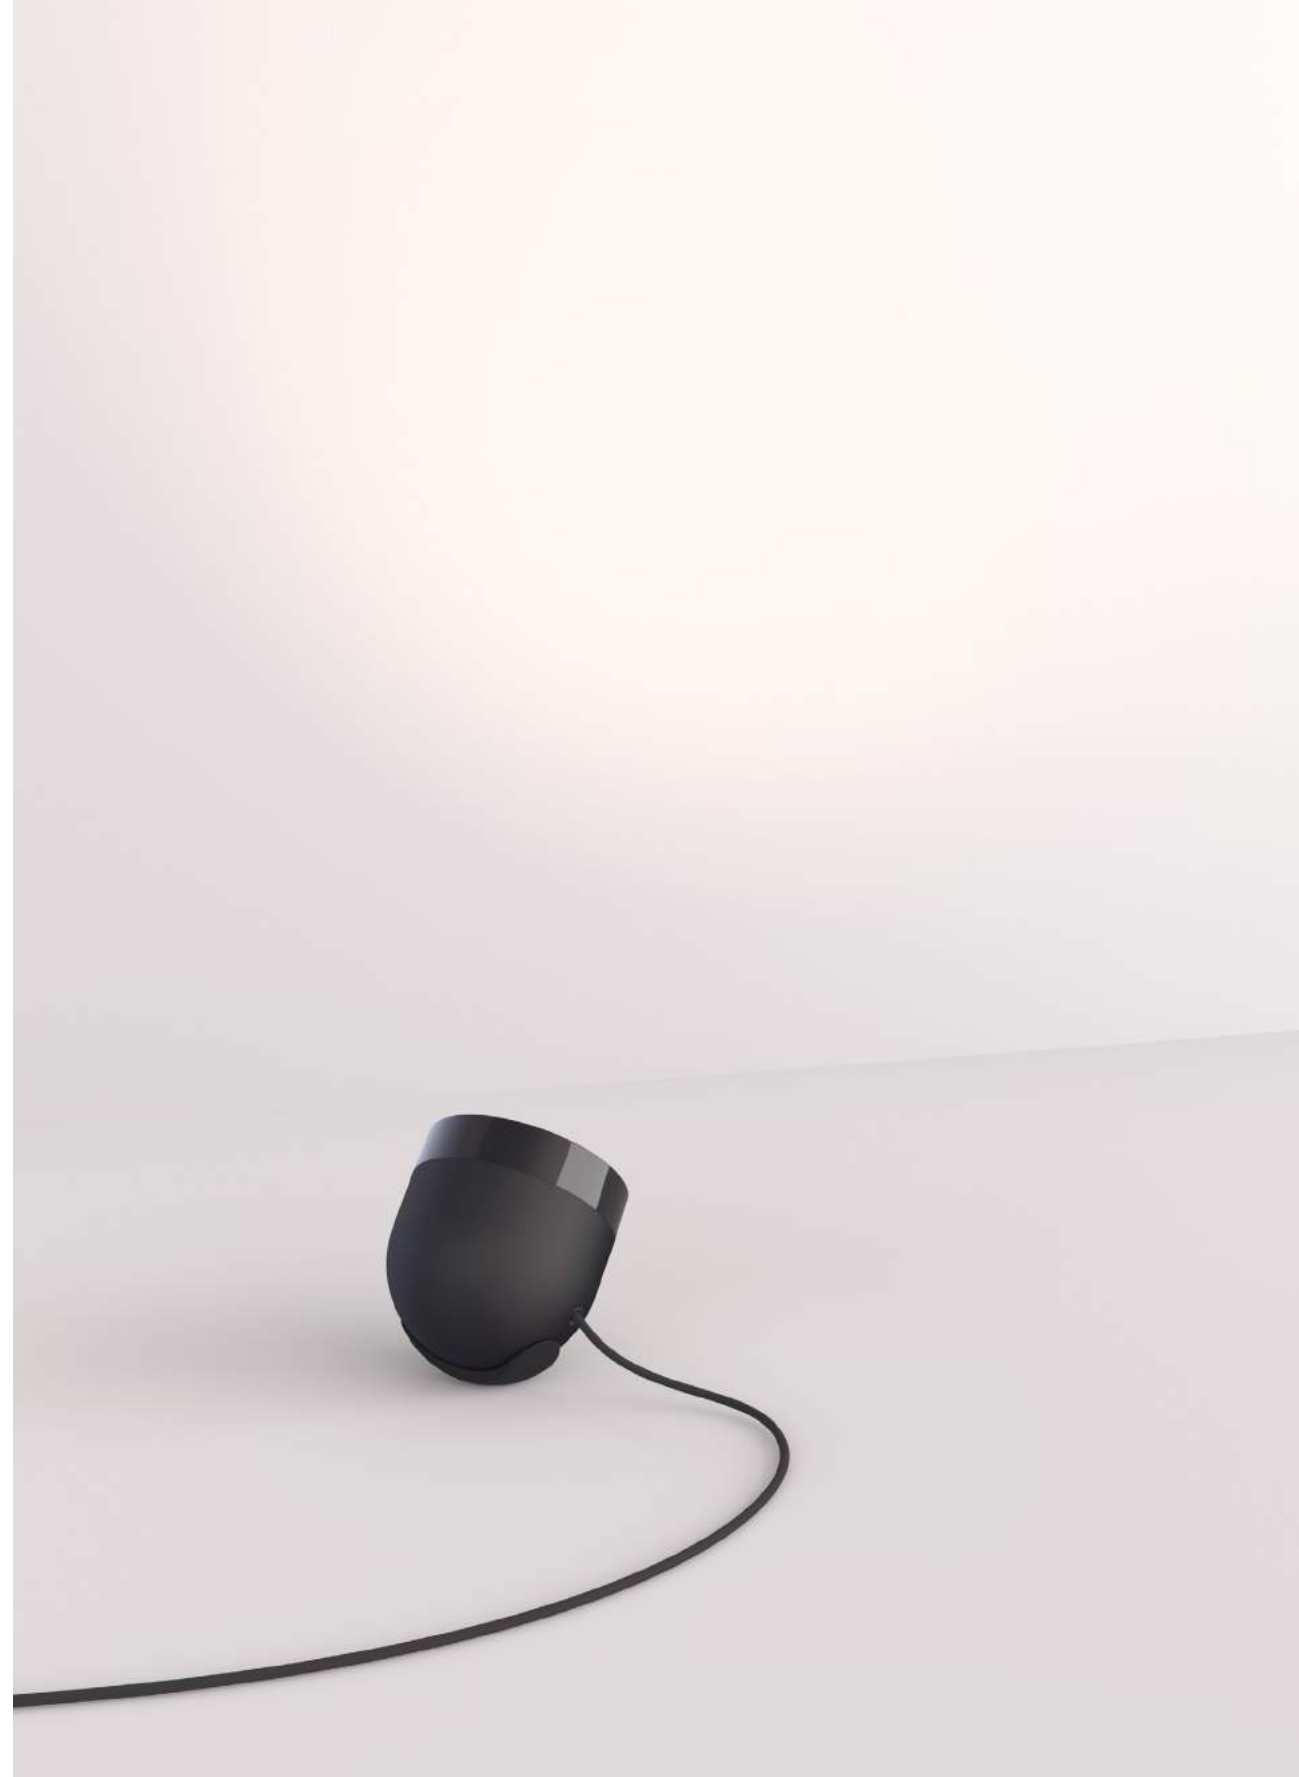

Love Focus

Höhe/Height
9 cm

Kopf/Head
Ø9 cm

Features

Warm Dim

Optische Linse/
Optical lens

Dreh- und schwenkbarer Kopf/
Rotatable head

Produziert in Deutschland /
Assembled in Germany

Technische Daten / Tech Specs

Licht / Light	420–470lm, 12W, CRI90+
Lichtfarbe / Light color	2200–2700K
Energieeffizienz / Energy efficiency	G
Nennspannung / Voltage	220–240V
Standard Dimmung / Standard dimming	Phasenabschnitt / Trailing edge
Dimmer / Dimming	Integrierter Taster / Integrated pushbutton
Gewicht / Weight	1kg
Material / Material	Aluminium / Aluminum

Farben / Colors

☒ Black

☐ White