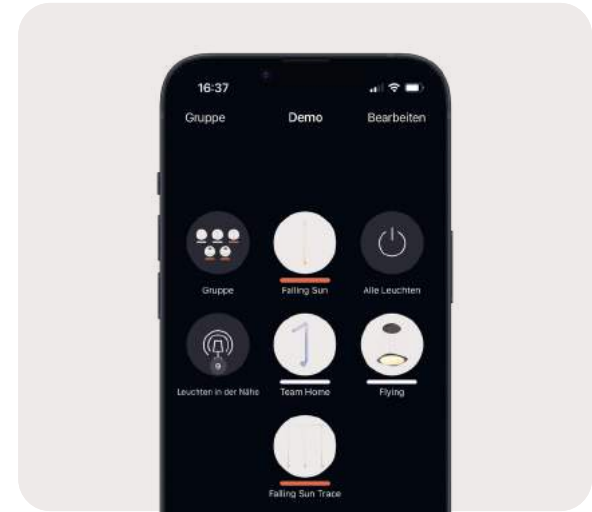

GRAU App

DE Viele GRAU Leuchten können über die optionale GRAU App gedimmt, gruppiert und in smarte Lichtszenen integriert werden. Per bluetoothfähigen Taster steuerst du die Leuchten auch ohne App. Nicht alle Optionen sind für Team Leuchten mit Sensor im Standard Profil verfügbar. Wechsele auf eines der hinterlegten Profile und erweitere die Nutzungsmöglichkeiten. Weitere Informationen in unserem Support Portal unter grau.art.