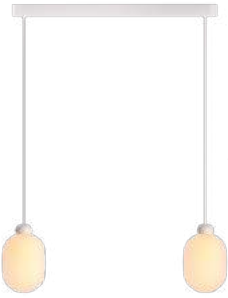

EN Sun Duo is a pair of unique Ambient lights that glow from within. Gently balancing the space, they flood the atmosphere with their golden light.

Sun Duo

Deckentopf / Fixture
4,7cm x 85cm x 6cm

Höhe / Height
300cm