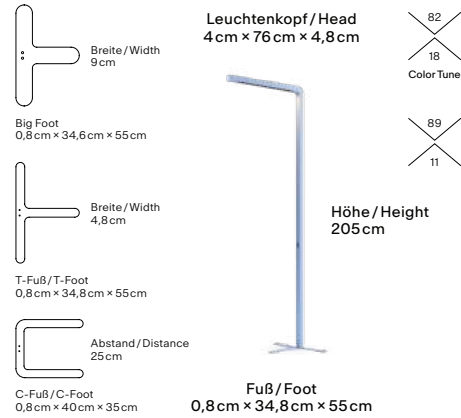

Team Agile

Features

- Color Tune
- Direktes und indirektes Licht / Direct and indirect light
- Bewegungssensor / Motion sensor
- Beam Lens Technologie / Beam Lens Technology
- GRAU App integriert / GRAU App integrated
- Lichtsensor / Light sensor

Technische Daten / Tech Specs

Color Tune
Licht / Light (bei / at 3500K) 9900lm, 74W, CRI94+ (direkt / direct), CRI94+ (indirekt / indirect)
Lichtfarbe / Light color 2700 – 4000K
Energieeffizienz / Energy efficiency D (direkt / direct), C (indirekt / indirect)
Dimmung / Dimming Smart Switch, GRAU App

Neutrales Licht / Neutral light
Licht / Light 10000lm, 80W, CRI94+ (direkt / direct), CRI83+ (indirekt / indirect)
Lichtfarbe / Light color 3500K
Energieeffizienz / Energy efficiency E (direkt / direct), C (indirekt / indirect)
Dimmung / Dimming Smart Switch, GRAU App

Nennspannung / Voltage 220 – 240V
Gewicht / Weight 8 kg
Material / Material Aluminium / Aluminum
Sensorik / Sensor technology Bewegungssensor, Auto Helligkeit / Motion sensor, auto brightness
Schwarm Technologie / Swarm technology Aktivierbar durch die GRAU App / Activated via GRAU App

Farben / Colors

- Black
- White
- Light Blue
- Sand White
- Grey