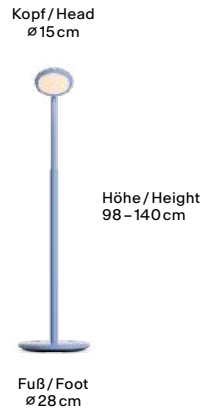

Parrot

Features

- ☀️ Warm Dim
- 🔋 Leistungsstarker Akku 8-100h / Advanced battery 8-100h
- 🇩🇪 Produziert in Deutschland / Assembled in Germany
- ↕ Höhenverstellbar / Height adjustable
- 👉 Touch Dimmer / Touch dimmer
- 🔄 Dreh- und schwenkbarer Kopf / Rotatable head

Technische Daten / Tech Specs

Licht / Light	800lm, 10W, CRI 90+
Lichtfarbe / Light color	2200-2700K
Energieeffizienz / Energy efficiency	D
Nennspannung / Voltage	120-240V
Dimmung / Dimming	Touch Dimmer / Touch dimming
Gewicht / Weight	2,4kg
Material / Material	Aluminium / Aluminum
Ladung / Charging	Smart Charge USB-C

Farben / Colors

- Black
- White
- Light Blue
- Sand White
- Orange