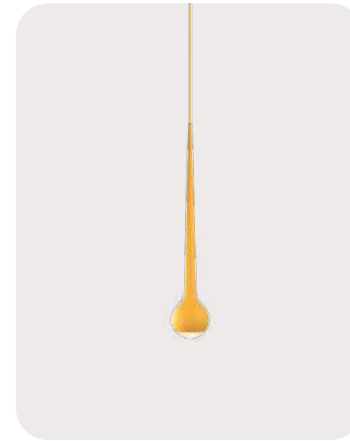

Love Focus
52

Falling Star
56

John
60

Falling Sun
102

Falling Sun Trace
108

Falling Sun Water
114

John Floor
66

Sun
72