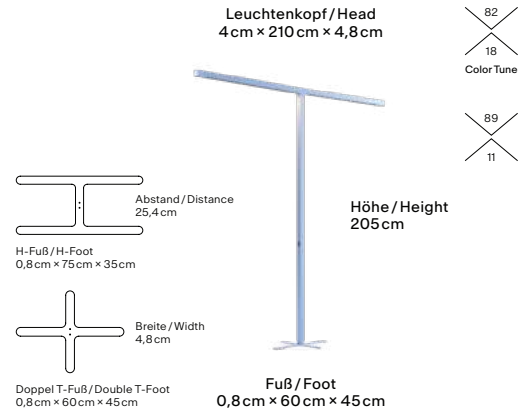

Team Cowork

Features

- Color Tune
- Direktes und indirektes Licht / Direct and indirect light
- Bewegungssensor / Motion sensor
- Beam Lens Technologie / Beam Lens Technology
- GRAU App integriert / GRAU App integrated
- Lichtsensor / Light sensor

Technische Daten / Tech Specs

Color Tune
Licht / Light (bei / at 3500K) 29600lm, 225W, CRI94+ (direkt / direct), CRI94+ (indirekt / indirect)
Lichtfarbe / Light color 2700 – 4000K
Energieeffizienz / Energy efficiency D (direkt / direct), C (indirekt / indirect)
Dimmung / Dimming Smart Switch, GRAU App

Neutrales Licht / Neutral light
Licht / Light 28000lm, 221W, CRI94+ (direkt / direct), CRI83+ (indirekt / indirect)
Lichtfarbe / Light color 3500K
Energieeffizienz / Energy efficiency E (direkt / direct), C (indirekt / indirect)
Dimmung / Dimming Smart Switch, GRAU App

Nennspannung / Voltage 220 – 240V
Gewicht / Weight 12 kg
Material / Material Aluminium / Aluminum
Sensorik / Sensor technology Bewegungssensor, Auto Helligkeit / Motion sensor, auto brightness
Schwarm Technologie / Swarm technology Aktivierbar durch die GRAU App / Activated via GRAU App

Farben / Colors

- Black
- White
- Light Blue
- Sand White
- Grey