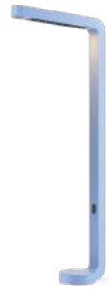

Finally enough light at home work

Team Home

Leuchtenkopf / Head
4 cm × 46 cm × 4,8 cm

Höhe / Height
104 cm

Fuß / Foot
ø14 cm × 4 cm

Features

-  Color Tune
-  Direktes und indirektes Licht /
Direct and indirect light
-  Bewegungssensor /
Motion sensor
-  Beam Lens Technologie /
Beam Lens Technology
-  GRAU App integriert /
GRAU App integrated
-  Lichtsensor / Light sensor