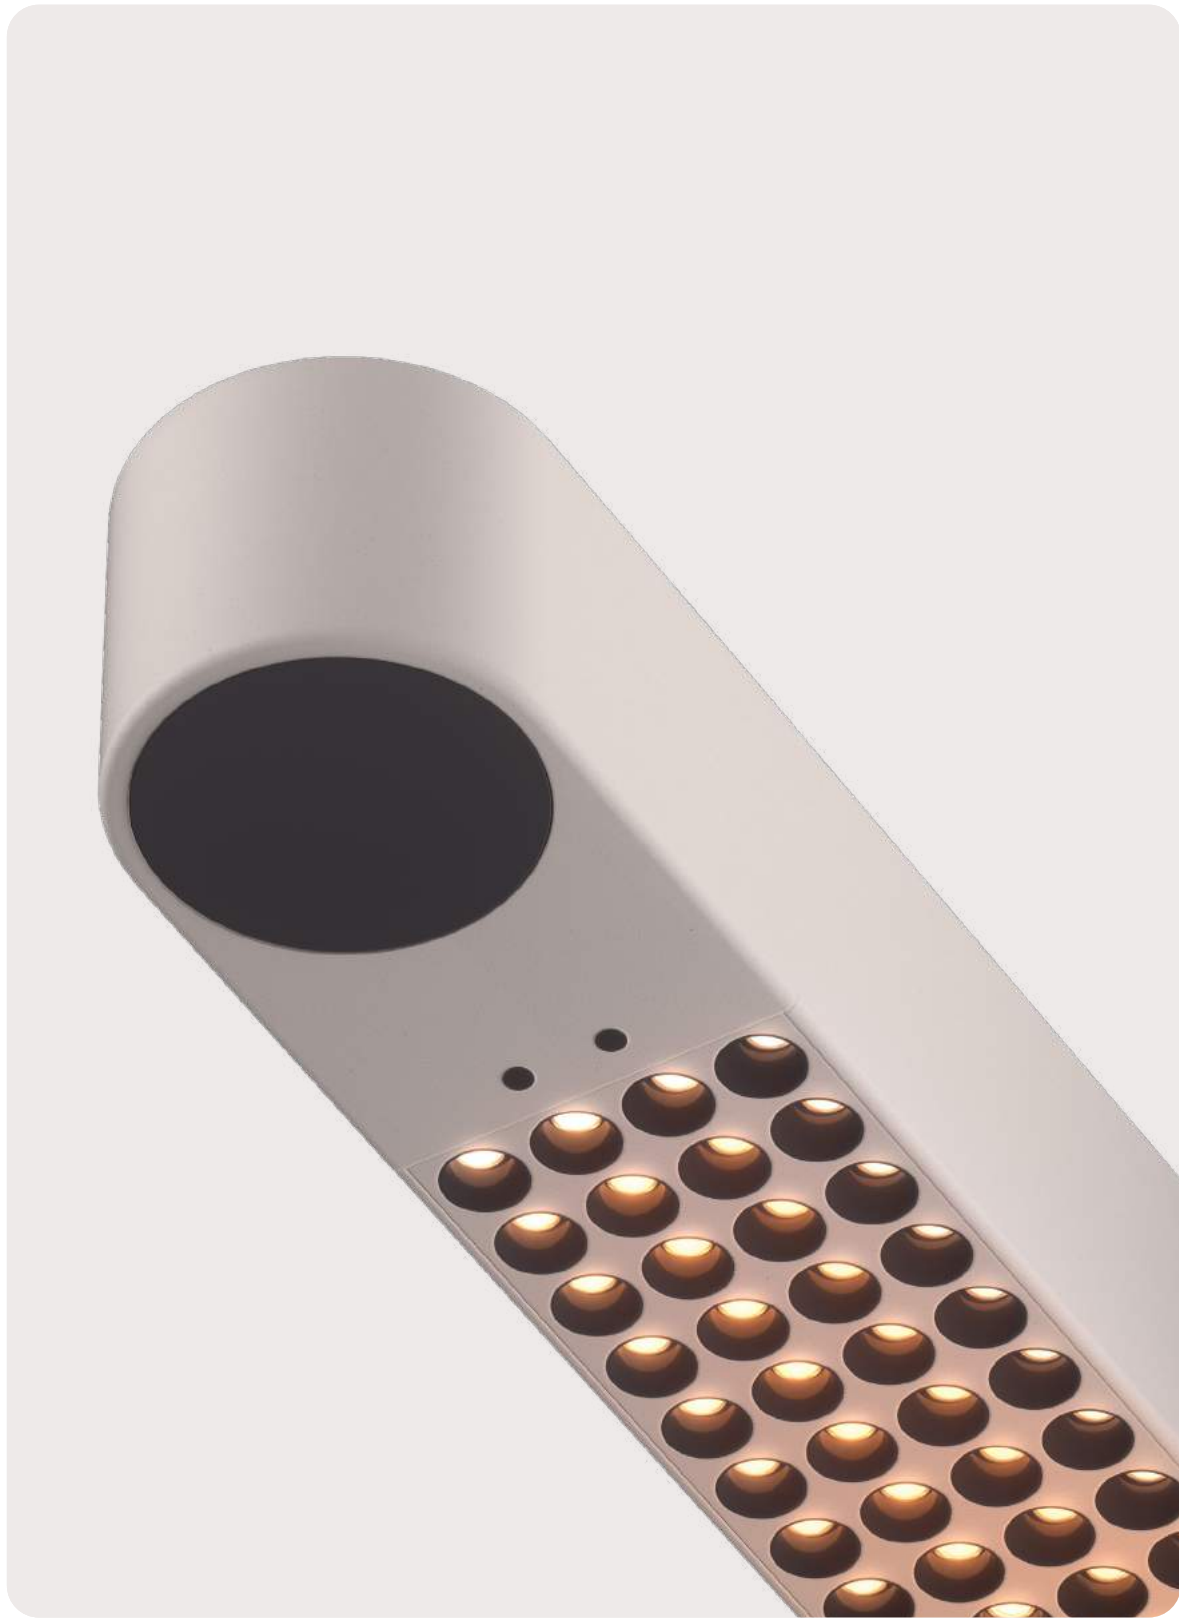

Finally enough light at home work