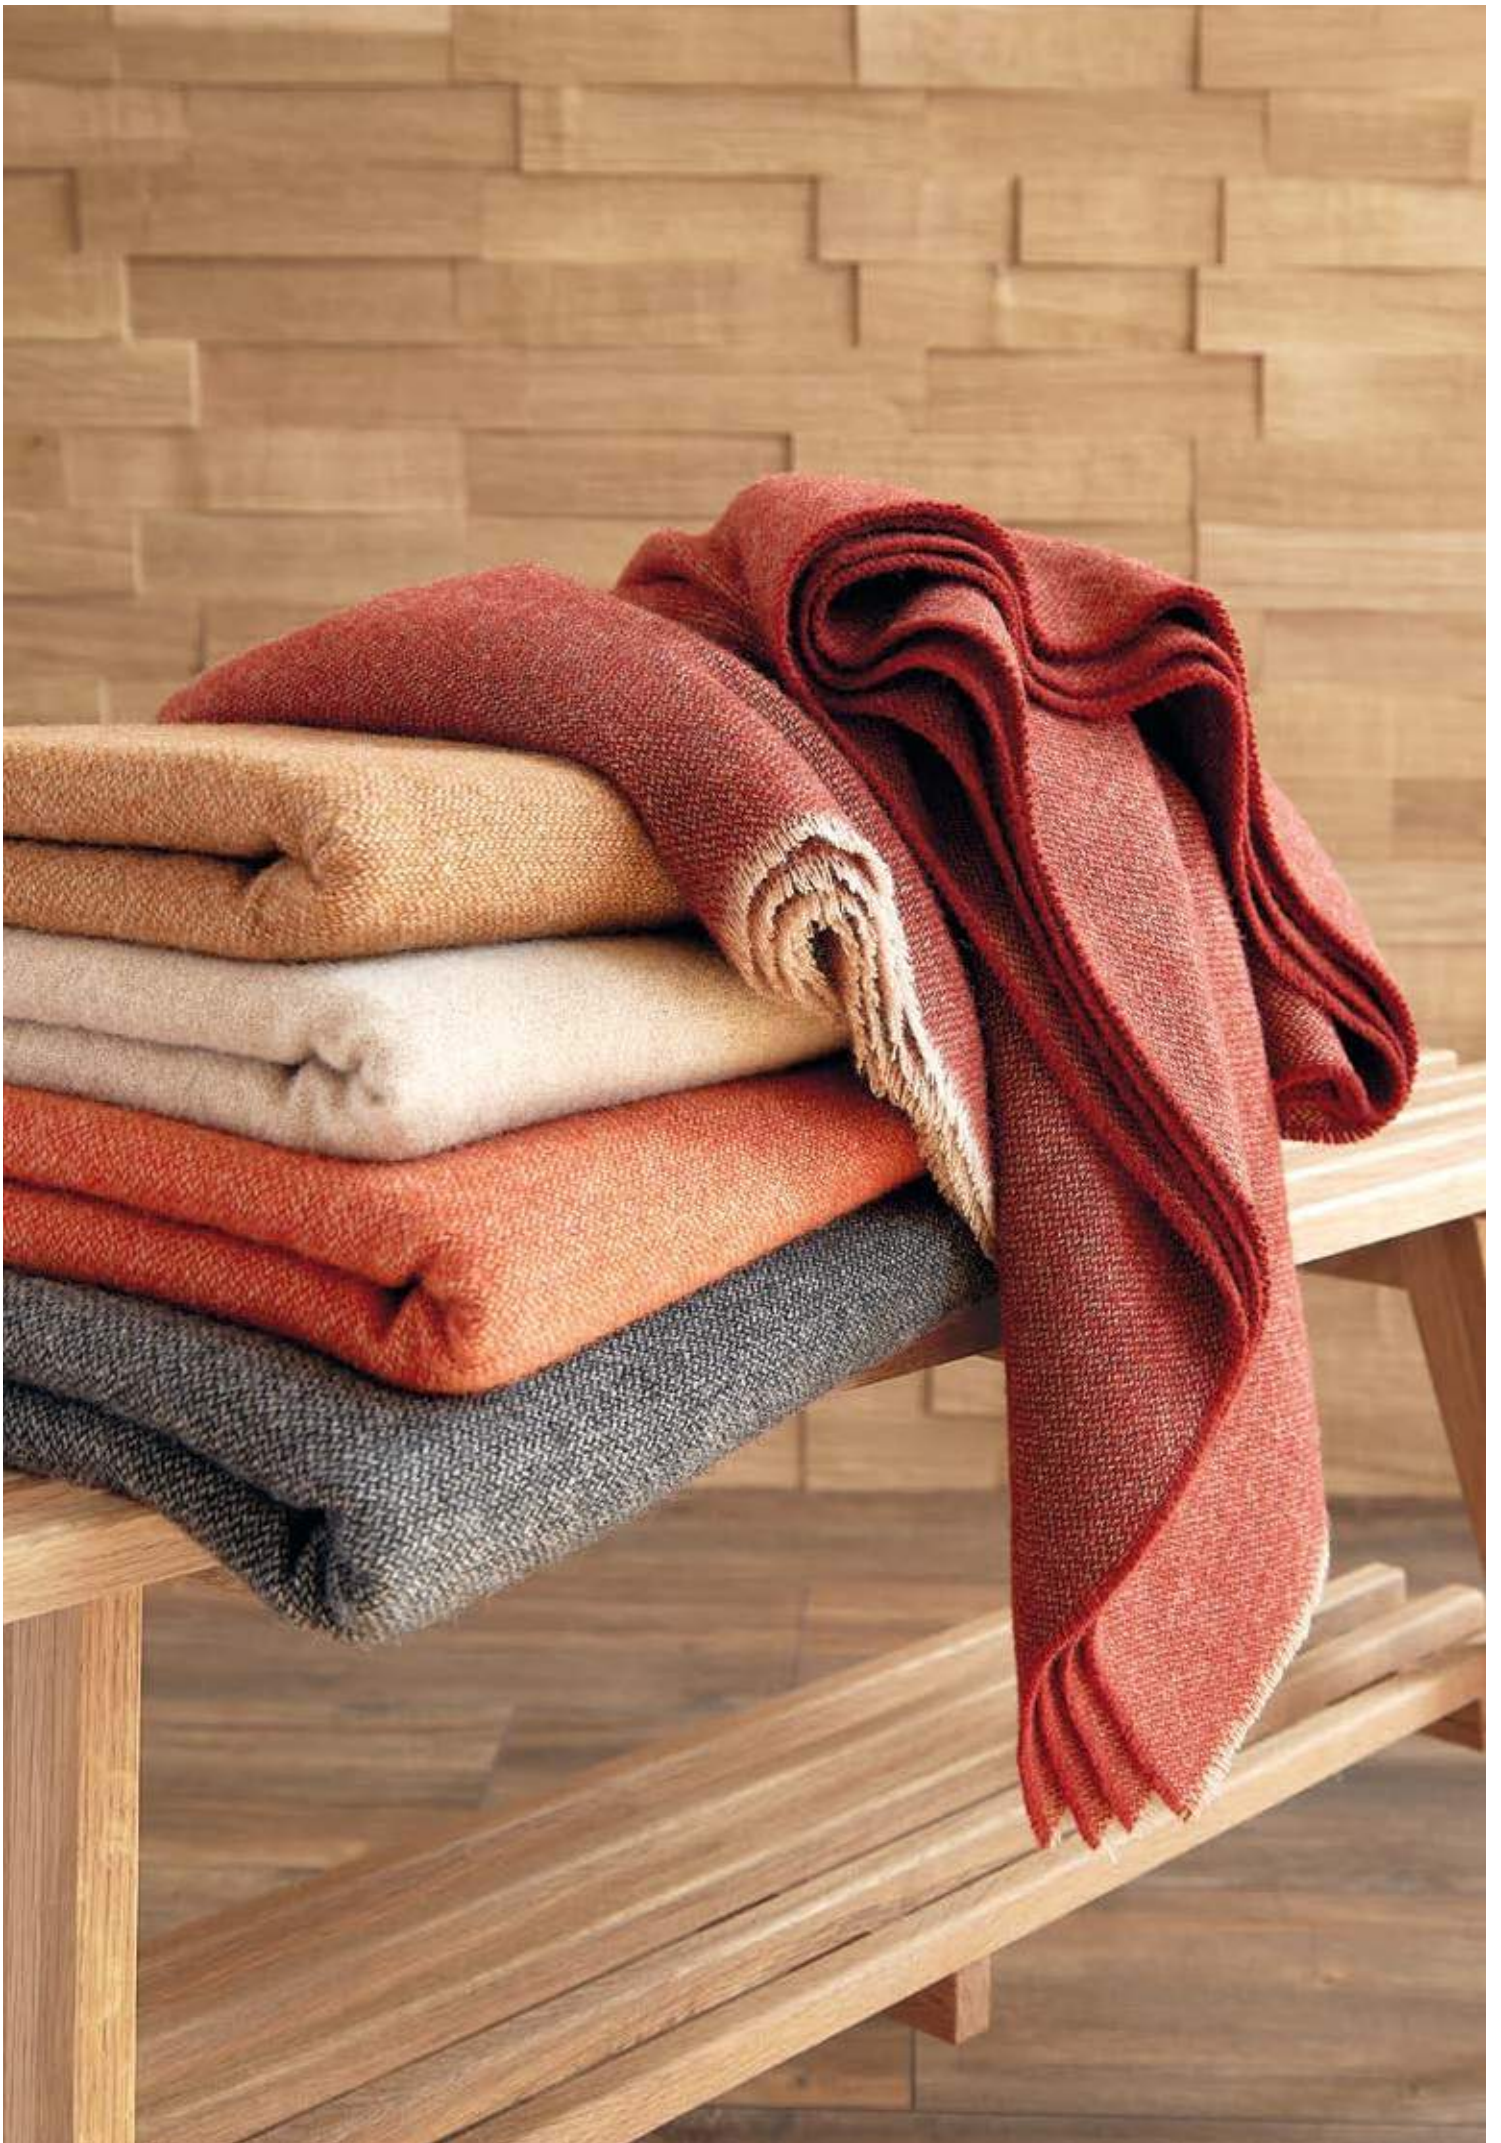

## LEEDS

Decke #11841, 100% Schurwolle/Virgin Wool, 130 x 200 cm, ca. 480 g

Leeds 100

Leeds 101

Leeds 103

Leeds 104

Leeds 102