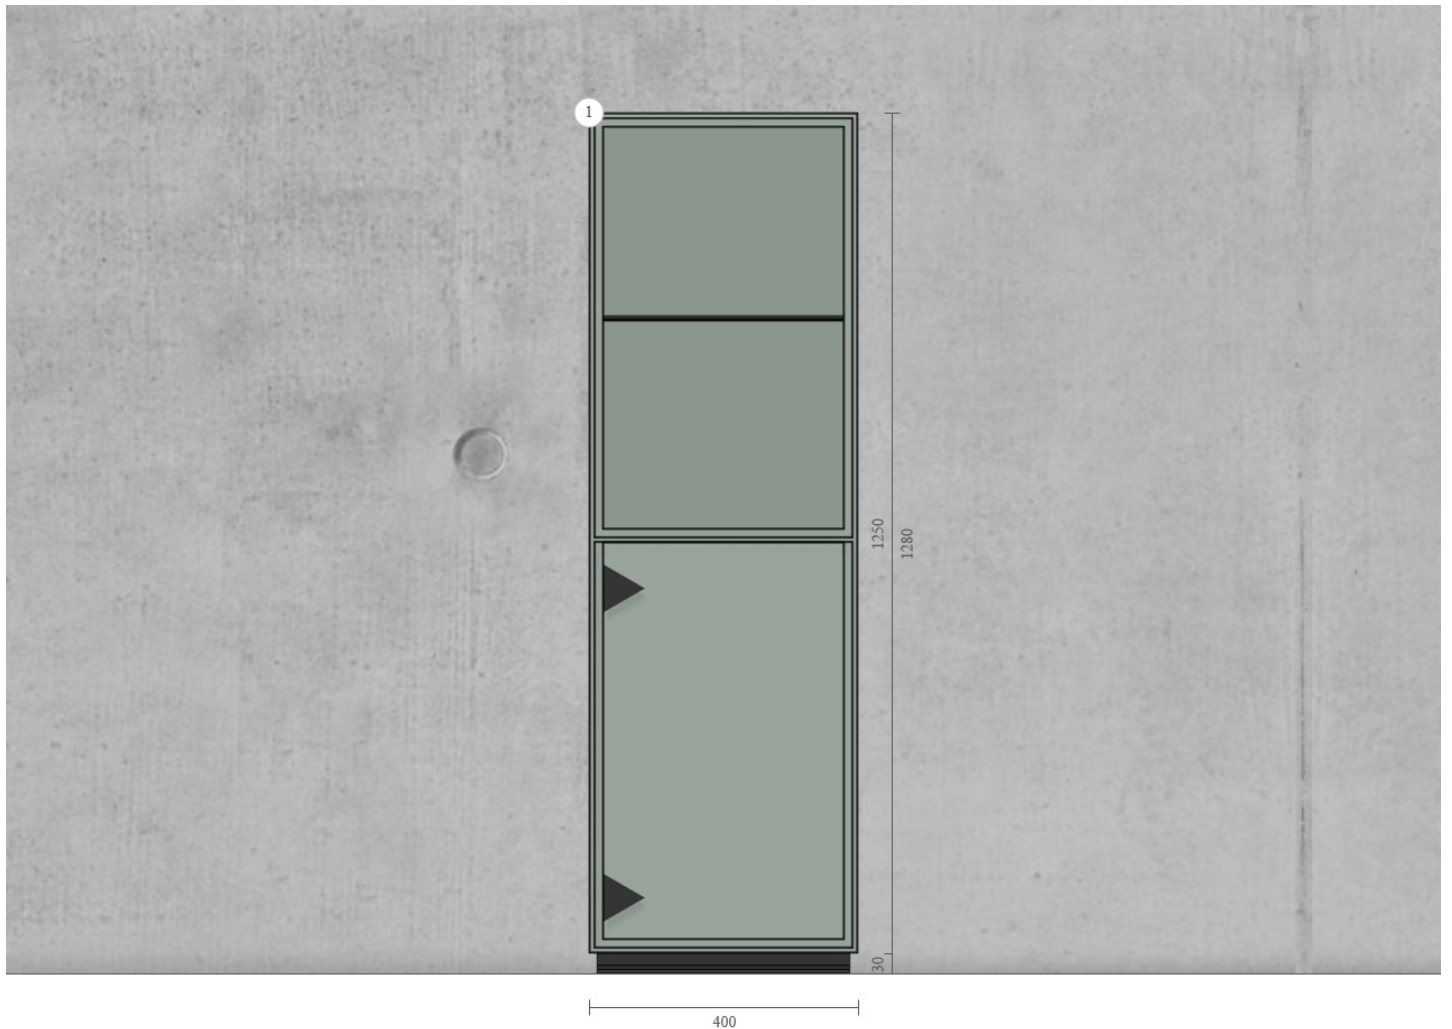

Nex Box

Pos.	Article	Variant	Quantity	Price per unit	Total price
0100	Door / open 2 x 62.5, Upright H125 W40 D48 Left	P48/P48	1	1,452.00	1,452.00
0200	Base plate, W40 D48	P48	1	179.00	179.00
				VAT 21.00%	342.51
				Total EUR incl. VAT.	1,973.51*
				* Without delivery and installation	