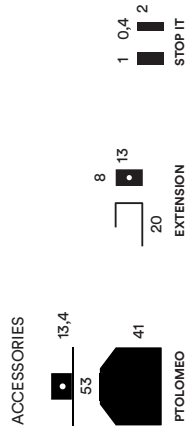

Compasso d'Oro ADI 2004.
Libreria verticale self standing in acciaio.
Base incisa con la firma del designer.

Compasso d'Oro ADI 2004.
 Vertical free-standing steel bookcase.
 Engraved with the designer's signature on the base.