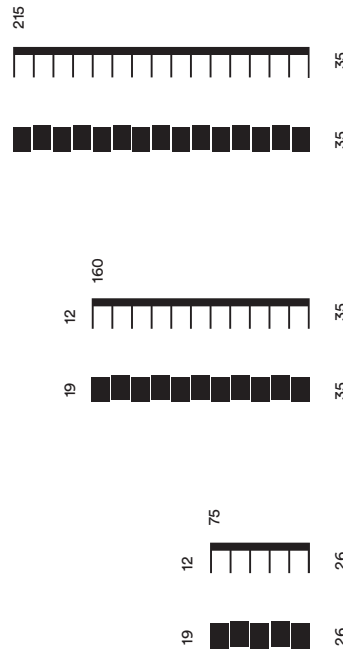

Ptolomeo® Wall

Libreria verticale self standing in acciaio con illuminazione LED diretta.
Base incisa con la firma del designer.

Vertical free-standing steel bookcase with direct LED lighting.
Engraved with the designer's signature on the base.