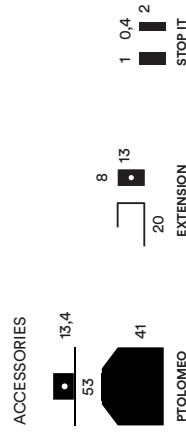

Ptolomeo® Wall

Libreria verticale self standing in acciaio con illuminazione LED diretta.
Base incisa con la firma del designer.

Vertical free-standing steel bookcase with direct LED lighting.
Engraved with the designer's signature on the base.