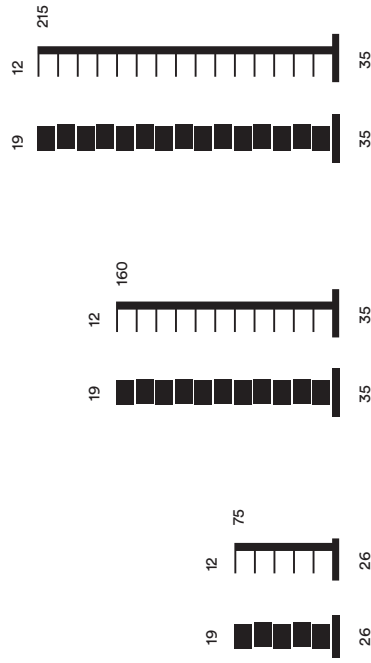

Compasso d'Oro ADI 2004.
Libreria verticale self standing in acciaio.
Base incisa con la firma del designer.

Compasso d'Oro ADI 2004.
 Vertical free-standing steel bookcase.
 Engraved with the designer's signature on the base.