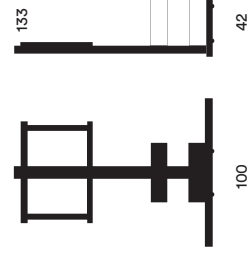

Vertical free-standing steel bookcase with direct LED lighting.
 Engraved with the designer's signature on the base.

Ptolomeo® Luce

Ptolomeo® x2

Ptolomeo® x4

Ptolomeo® x4 Short

Ptolomeo® TV Smart

Ptolomeo® Vino