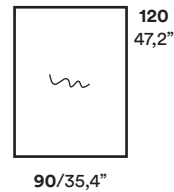

Finiture struttura / Structure finishes / Finitions structure / Ausführungen Gestell

CARTESIO

Per TV da 43" a 82"
For TVs from 43 to 82 inches.

Lavagna / Board / Tableau / Tafel

CARTESIO BOARD

Ingombro con lavagna
Measures with board