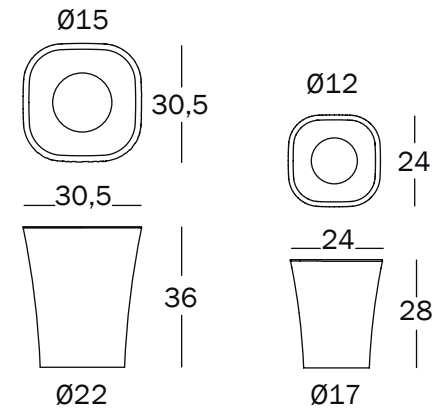

Trash

design Jasper Morrison / 2005

Waste-paper bin for domestic and contract use. Two dimensions available.

material /

in polypropylene. Complete with lid and binliner holder.

colours /

Beige 1450 C

White 1730 C