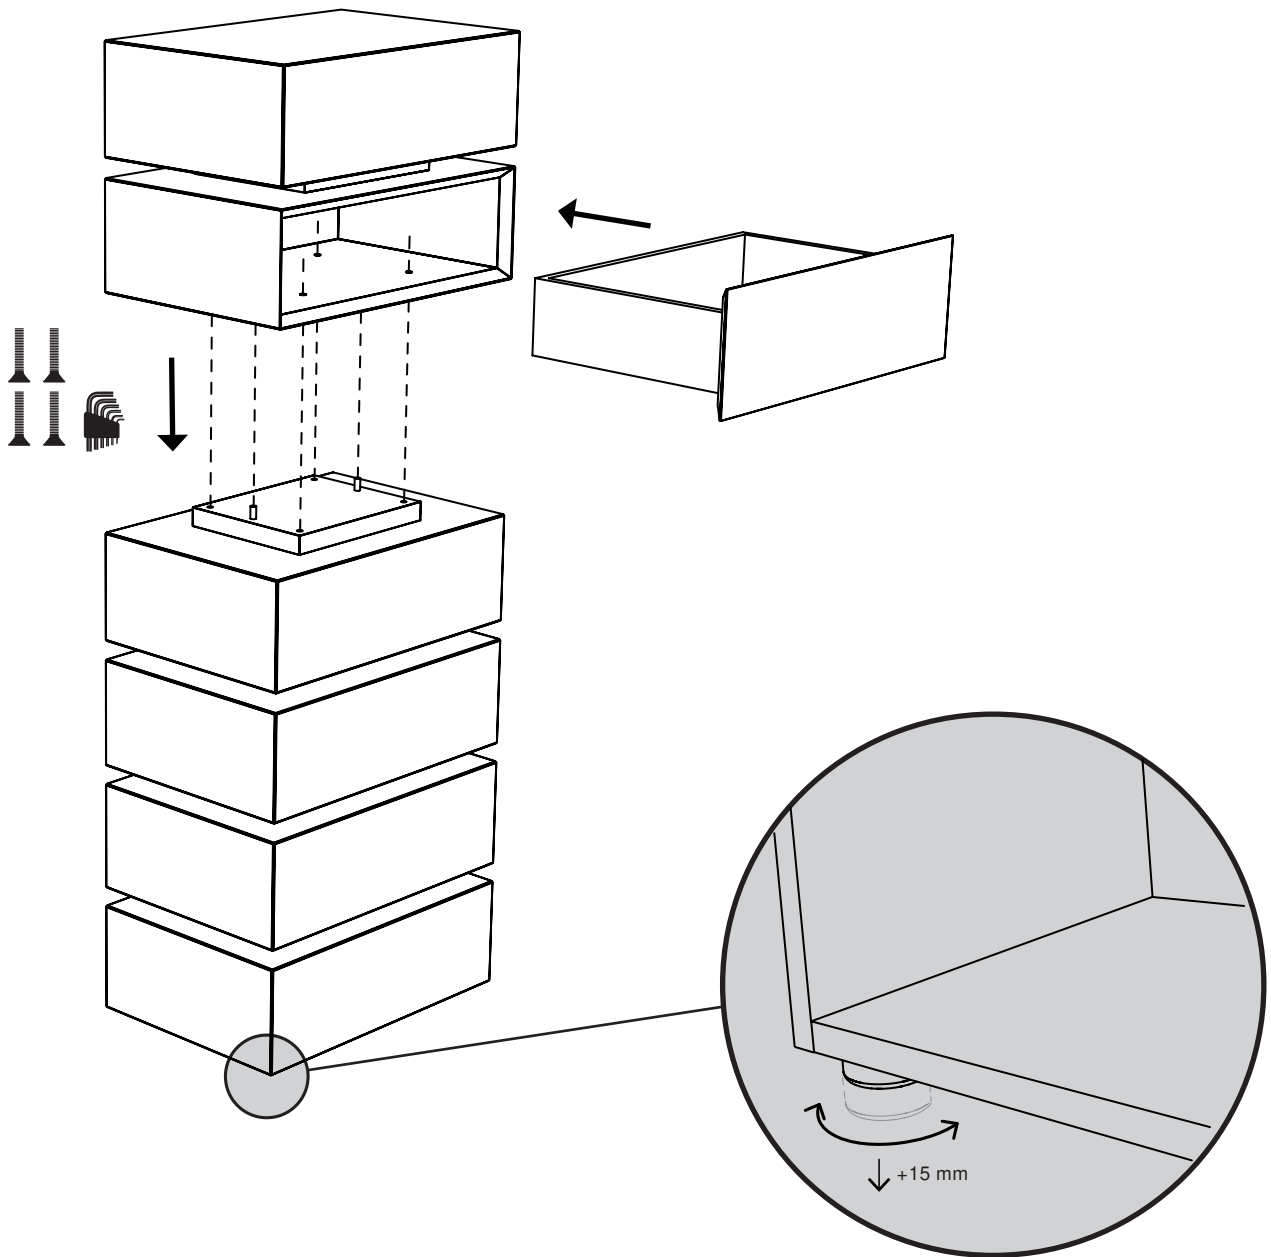

NY 7

PISA

NY 6

minottiitalia