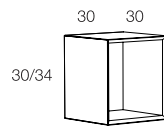

*Column with frame in iron tubular (14 mm x 14 mm) embossed finishing colour antracite, 6 shelves and top in embossed finishing in all colours of our sample catalogue. Possibility of inserting revolving containers in composite wood, in embossed finishing in all colours of our sample catalogue. The column needs to be fixed on the wall.*

0,54/0,60

2

25/28

## ESSENZA

OPZIONE CONTENITORE GIREVOLE  
OPTIONAL REVOLVING CONTAINER

ESEMPIO CONFIGURAZIONE  
CONFIGURATION EXAMPLE

1

2

3