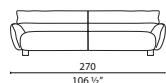

Giunzioni

metallo verniciato nero a polvere epossidica

DIMENSIONS

42
16 1/2" / 78
30 3/4"

42
16 1/2" / 78
30 3/4"

42
16 1/2" / 78
30 3/4"

42
16 1/2" / 78
30 3/4"

LUS2

LUS3

LUS4L

LUS4R

42
16 1/2" / 78
30 3/4"

42
16 1/2" / 78
30 3/4"

42
16 1/2" / 78
30 3/4"

42
16 1/2" / 78
30 3/4"

LUS5L