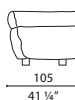

Giunzioni

metallo verniciato nero a polvere epossidica

DIMENSIONS

42
16 1/2" / 78
30 3/4"

42
16 1/2" / 78
30 3/4"

42
16 1/2" / 78
30 3/4"

42
16 1/2" / 78
30 3/4"

LUS2

LUS3

LUS4L

LUS4R

42
16 1/2" / 78
30 3/4"

42
16 1/2" / 78
30 3/4"

42
16 1/2" / 78
30 3/4"

42
16 1/2" / 78
30 3/4"

LUS5L

LUS5R

LUS6L

LUS6R

42
16 1/2" / 78
30 3/4"

42
16 1/2" / 78
30 3/4"

42
16 1/2" / 78
30 3/4"

LUS7L

LUS7R