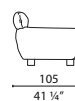

Giunzioni

metallo verniciato nero a polvere epossidica

DIMENSIONS

42
16 1/2" / 78
30 3/4"

42
16 1/2" / 78
30 3/4"

42
16 1/2" / 78
30 3/4"

42
16 1/2" / 78
30 3/4"

LUS2

LUS3

LUS4L

LUS4R

42
16 1/2" / 78
30 3/4"

42
16 1/2" / 78
30 3/4"

42
16 1/2" / 78
30 3/4"

42
16 1/2" / 78
30 3/4"

LUS5L