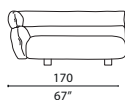

Giunzioni

metallo verniciato nero a polvere epossidica

DIMENSIONS

42
16 1/2" / 78
30 3/4"

42
16 1/2" / 78
30 3/4"

42
16 1/2" / 78
30 3/4"

42
16 1/2" / 78
30 3/4"

LUS2

LUS3

LUS4L

LUS4R

42
16 1/2" / 78
30 3/4"

42
16 1/2" / 78
30 3/4"

42
16 1/2" / 78
30 3/4"

42
16 1/2" / 78
30 3/4"

LUS5L

LUS5R

LUS6L

LUS6R

42
16 1/2" / 78
30 3/4"

42
16 1/2" / 78
30 3/4"

42
16 1/2" / 78
30 3/4"

LUS7L

LUS7R