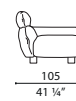

Giunzioni

metallo verniciato nero a polvere epossidica

DIMENSIONS

42
16 1/2" / 78
30 3/4"

42
16 1/2" / 78
30 3/4"

42
16 1/2" / 78
30 3/4"

42
16 1/2" / 78
30 3/4"

LUS2

LUS3

LUS4L

LUS4R

42
16 1/2" / 78
30 3/4"

42
16 1/2" / 78
30 3/4"

42
16 1/2" / 78
30 3/4"

42
16 1/2" / 78
30 3/4"

LUS5L

LUS5R

LUS6L

LUS6R

42
16 1/2" / 78
30 3/4"

42
16 1/2" / 78
30 3/4"

42
16 1/2" / 78
30 3/4"

LUS7L

LUS7R