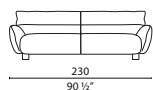

Giunzioni

metallo verniciato nero a polvere epossidica

DIMENSIONS

42
16 1/2" / 78
30 3/4"

42
16 1/2" / 78
30 3/4"

42
16 1/2" / 78
30 3/4"

42
16 1/2" / 78
30 3/4"

LUS2

LUS3

LUS4L

LUS4R

42
16 1/2" / 78
30 3/4"

42
16 1/2" / 78
30 3/4"

42
16 1/2" / 78
30 3/4"

42
16 1/2" / 78
30 3/4"

LUS5L