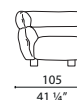

Giunzioni

metallo verniciato nero a polvere epossidica

DIMENSIONS

42
16 1/2" / 78
30 3/4"

42
16 1/2" / 78
30 3/4"

42
16 1/2" / 78
30 3/4"

42
16 1/2" / 78
30 3/4"

LUS2

LUS3

LUS4L

LUS4R

42
16 1/2" / 78
30 3/4"

42
16 1/2" / 78
30 3/4"

42
16 1/2" / 78
30 3/4"

42
16 1/2" / 78
30 3/4"

LUS5L

LUS5R

LUS6L

LUS6R

42
16 1/2" / 78
30 3/4"

42
16 1/2" / 78
30 3/4"

42
16 1/2" / 78
30 3/4"

LUS7L

LUS7R