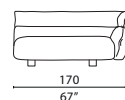

Giunzioni

metallo verniciato nero a polvere epossidica

DIMENSIONS

42
16 1/2" / 78
30 3/4"

42
16 1/2" / 78
30 3/4"

42
16 1/2" / 78
30 3/4"

42
16 1/2" / 78
30 3/4"

LUS2

LUS3

LUS4L

LUS4R

42
16 1/2" / 78
30 3/4"

42
16 1/2" / 78
30 3/4"

42
16 1/2" / 78
30 3/4"

42
16 1/2" / 78
30 3/4"

LUS5L

LUS5R

LUS6L

LUS6R

42
16 1/2" / 78
30 3/4"

42
16 1/2" / 78
30 3/4"

42
16 1/2" / 78
30 3/4"

LUS7L

LUS7R