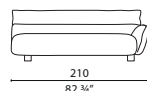

Giunzioni

metallo verniciato nero a polvere epossidica

DIMENSIONS

42
16 1/2" / 78
30 3/4"

42
16 1/2" / 78
30 3/4"

42
16 1/2" / 78
30 3/4"

42
16 1/2" / 78
30 3/4"

LUS2

LUS3

LUS4L

LUS4R

42
16 1/2" / 78
30 3/4"

42
16 1/2" / 78
30 3/4"

42
16 1/2" / 78
30 3/4"

42
16 1/2" / 78
30 3/4"

LUS5L