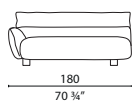

Giunzioni

metallo verniciato nero a polvere epossidica

DIMENSIONS

42
16 1/2" / 78
30 3/4"

42
16 1/2" / 78
30 3/4"

42
16 1/2" / 78
30 3/4"

42
16 1/2" / 78
30 3/4"

LUS2

LUS3

LUS4L

LUS4R

42
16 1/2" / 78
30 3/4"

42
16 1/2" / 78
30 3/4"

42
16 1/2" / 78
30 3/4"

42
16 1/2" / 78
30 3/4"

LUS5L

LUS5R

LUS6L

LUS6R

42
16 1/2" / 78
30 3/4"

42
16 1/2" / 78
30 3/4"

42
16 1/2" / 78
30 3/4"

LUS7L

LUS7R