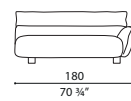

Giunzioni

metallo verniciato nero a polvere epossidica

DIMENSIONS

42
16 1/2" / 78
30 3/4"

42
16 1/2" / 78
30 3/4"

42
16 1/2" / 78
30 3/4"

42
16 1/2" / 78
30 3/4"

LUS2

LUS3

LUS4L

LUS4R

42
16 1/2" / 78
30 3/4"

42
16 1/2" / 78
30 3/4"

42
16 1/2" / 78
30 3/4"

42
16 1/2" / 78
30 3/4"

LUS5L

LUS5R

LUS6L

LUS6R

42
16 1/2" / 78
30 3/4"

42
16 1/2" / 78
30 3/4"

42
16 1/2" / 78
30 3/4"

LUS7L

LUS7R