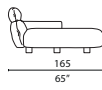

Giunzioni

metallo verniciato nero a polvere epossidica

DIMENSIONS

42
16 1/2" / 78
30 3/4"

42
16 1/2" / 78
30 3/4"

42
16 1/2" / 78
30 3/4"

42
16 1/2" / 78
30 3/4"

LUS2

LUS3

LUS4L

LUS4R

42
16 1/2" / 78
30 3/4"

42
16 1/2" / 78
30 3/4"

42
16 1/2" / 78
30 3/4"

42
16 1/2" / 78
30 3/4"

LUS5L

LUS5R

LUS6L

LUS6R

42
16 1/2" / 78
30 3/4"

42
16 1/2" / 78
30 3/4"

42
16 1/2" / 78
30 3/4"

LUS7L

LUS7R