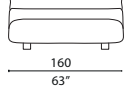

Giunzioni

metallo verniciato nero a polvere epossidica

DIMENSIONS

42
16 1/2" / 78
30 3/4"

42
16 1/2" / 78
30 3/4"

42
16 1/2" / 78
30 3/4"

42
16 1/2" / 78
30 3/4"

LUS2

LUS3

LUS4L

LUS4R

42
16 1/2" / 78
30 3/4"

42
16 1/2" / 78
30 3/4"

42
16 1/2" / 78
30 3/4"

42
16 1/2" / 78
30 3/4"

LUS5L

LUS5R

LUS6L

LUS6R

42
16 1/2" / 78
30 3/4"

42
16 1/2" / 78
30 3/4"

42
16 1/2" / 78
30 3/4"

LUS7L

LUS7R