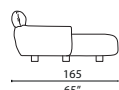

Giunzioni

metallo verniciato nero a polvere epossidica

DIMENSIONS

42
16 1/2" / 78
30 3/4"

42
16 1/2" / 78
30 3/4"

42
16 1/2" / 78
30 3/4"

42
16 1/2" / 78
30 3/4"

LUS2

LUS3

LUS4L

LUS4R

42
16 1/2" / 78
30 3/4"

42
16 1/2" / 78
30 3/4"

42
16 1/2" / 78
30 3/4"

42
16 1/2" / 78
30 3/4"

LUS5L

LUS5R

LUS6L

LUS6R

42
16 1/2" / 78
30 3/4"

42
16 1/2" / 78
30 3/4"

42
16 1/2" / 78
30 3/4"

LUS7L

LUS7R