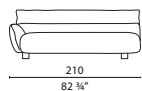

Giunzioni

metallo verniciato nero a polvere epossidica

DIMENSIONS

42
16 1/2" / 78
30 3/4"

42
16 1/2" / 78
30 3/4"

42
16 1/2" / 78
30 3/4"

42
16 1/2" / 78
30 3/4"

LUS2

LUS3

LUS4L

LUS4R

42
16 1/2" / 78
30 3/4"

42
16 1/2" / 78
30 3/4"

42
16 1/2" / 78
30 3/4"

42
16 1/2" / 78
30 3/4"

LUS5L