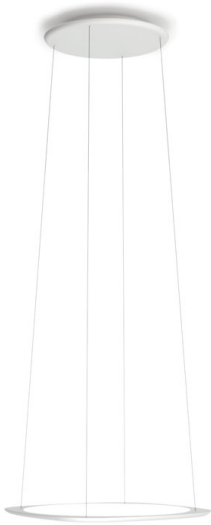

FLYING white
XS33-0

warmDIM

TECHNICAL SPECIFICATIONS

Lamp holder	LED
warmDIM	Yes
Light emission	50% direct / 50% indirect
Luminaire luminous flux	4800 lm
Colour temperature	2200 K - 3500 K
Colour rendering index (CRI)	> 90
Rated voltage (range)	220-240 V / 120 V
Power consumption (maximum)	50 W
Energy efficiency	A - A++
Dimmable	Yes
Type of Dimmer	Casambi
Adjustable colour temperature	Yes
Height adjustable	Yes