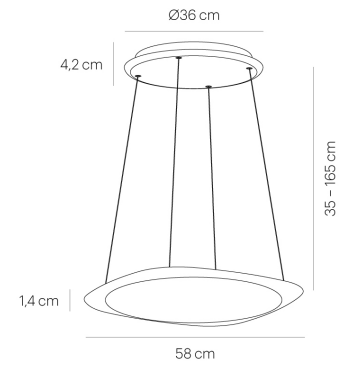

FLYING white
XS33-0

warmDIM

TECHNICAL SPECIFICATIONS

Lamp holder	LED
warmDIM	Yes
Light emission	50% direct / 50% indirect
Luminaire luminous flux	4800 lm
Colour temperature	2200 K - 3500 K
Colour rendering index (CRI)	> 90
Rated voltage (range)	220-240 V / 120 V
Power consumption (maximum)	50 W
Energy efficiency	A - A++
Dimmable	Yes
Type of Dimmer	Casambi
Adjustable colour temperature	Yes
Height adjustable	Yes